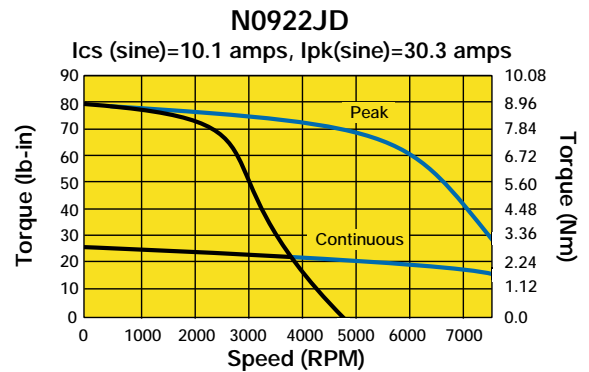

92 mm, Encoder Feedback, Performance Curves

█ 170 VDC
█ 340 VDC

Servo Motors

Custom Designed Servo Motors For Your Specific Application. Call 1-800-358-9070 Today.