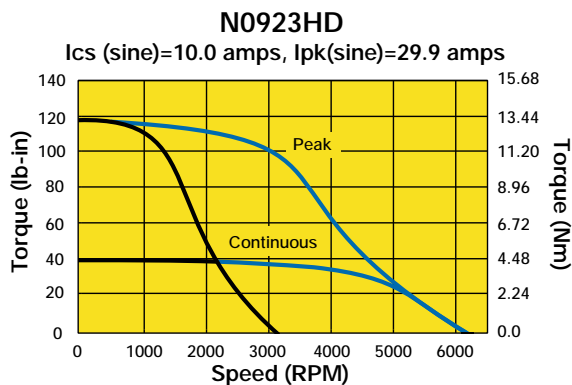

92 mm, Encoder Feedback, Performance Curves

█ 170 VDC
█ 340 VDC

Servo Motors

Custom Designed Servo Motors For Your Specific Application. Call 1-800-358-9070 Today.