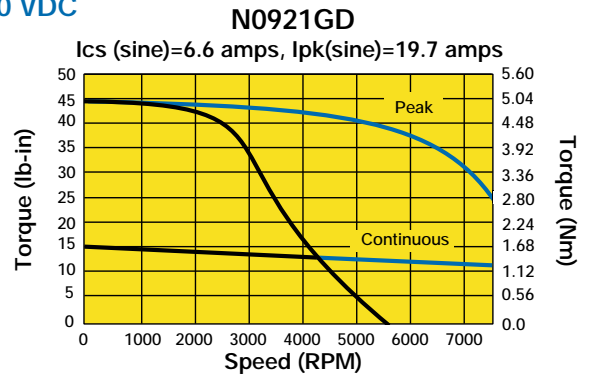

92 mm, Encoder Feedback, Performance Curves

█ 170 VDC
█ 340 VDC

Servo Motors

Custom Designed Servo Motors For Your Specific Application. Call 1-800-358-9070 Today.