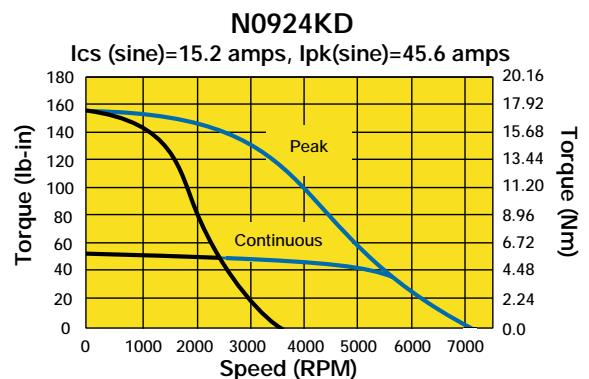

92 mm, Encoder Feedback, Performance Curves

█ 170 VDC
█ 340 VDC

Servo Motors

Custom Designed Servo Motors For Your Specific Application. Call 1-800-358-9070 Today.