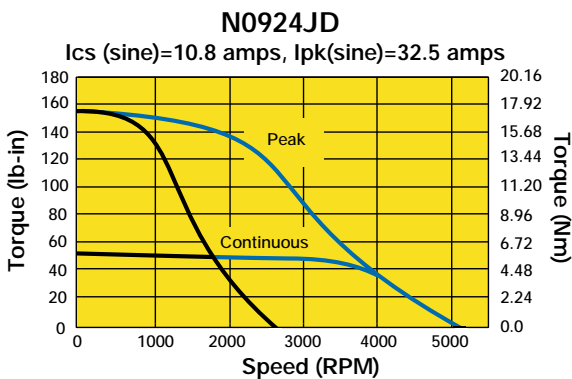

92 mm, Encoder Feedback, Performance Curves

█ 170 VDC
█ 340 VDC

Servo Motors

Custom Designed Servo Motors For Your Specific Application. Call 1-800-358-9070 Today.