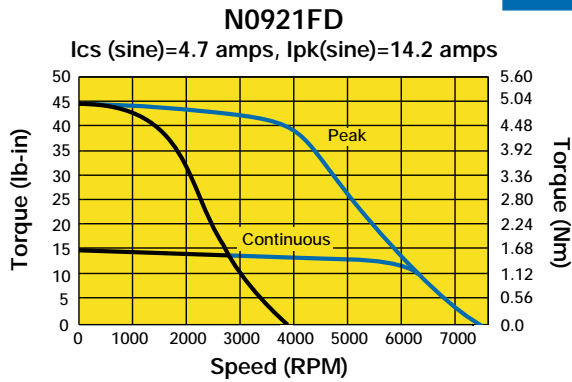

92 mm, Encoder Feedback, Performance Curves

█ 170 VDC
█ 340 VDC

Servo Motors

Custom Designed Servo Motors For Your Specific Application. Call 1-800-358-9070 Today.