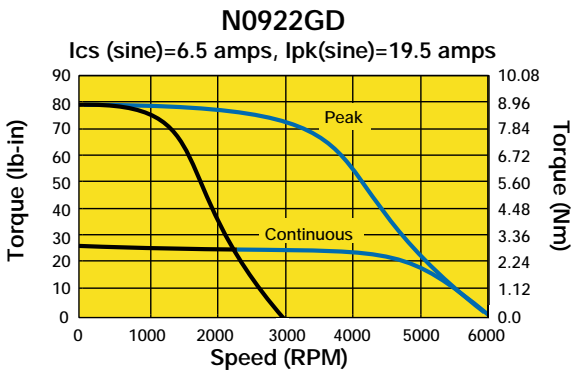

92 mm, Encoder Feedback, Performance Curves

█ 170 VDC
█ 340 VDC

Servo Motors

Custom Designed Servo Motors For Your Specific Application. Call 1-800-358-9070 Today.