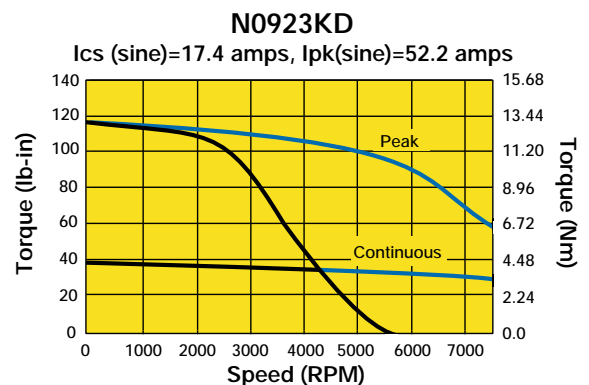

92 mm, Encoder Feedback, Performance Curves

█ 170 VDC
█ 340 VDC

Servo Motors

Custom Designed Servo Motors For Your Specific Application. Call 1-800-358-9070 Today.