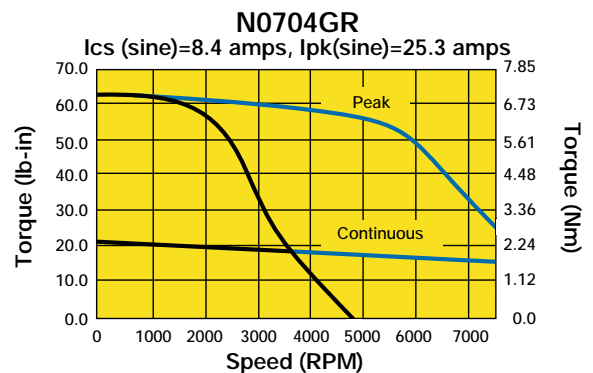

70mm or Size 34, Resolver Feedback, Performance Curves

█ 170 VDC
█ 340 VDC

Custom Designed Servo Motors For Your Specific Application. Call 1-800-358-9070 Today.