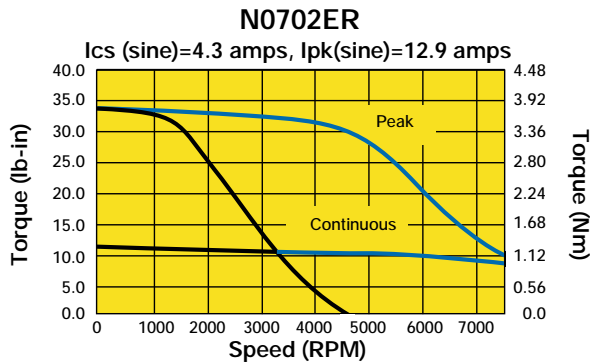

70mm or Size 34, Resolver Feedback, Performance Curves

█ 170 VDC
█ 340 VDC

Custom Designed Servo Motors For Your Specific Application. Call 1-800-358-9070 Today.