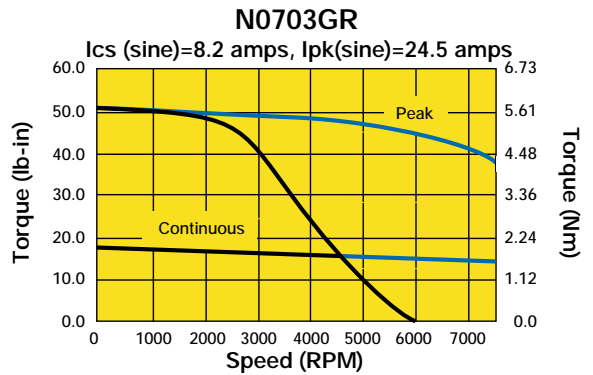

70mm or Size 34, Resolver Feedback, Performance Curves

█ 170 VDC
█ 340 VDC

Custom Designed Servo Motors For Your Specific Application. Call 1-800-358-9070 Today.