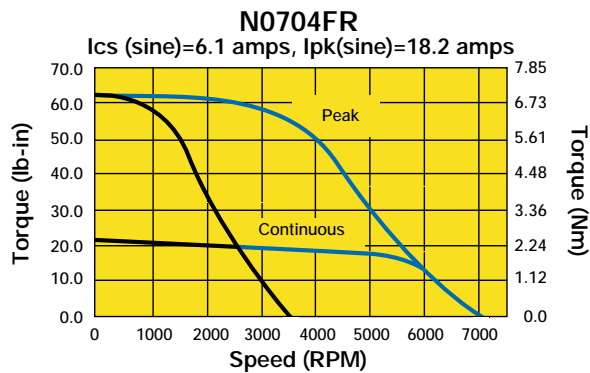

70mm or Size 34, Resolver Feedback, Performance Curves

█ 170 VDC
█ 340 VDC

Custom Designed Servo Motors For Your Specific Application. Call 1-800-358-9070 Today.