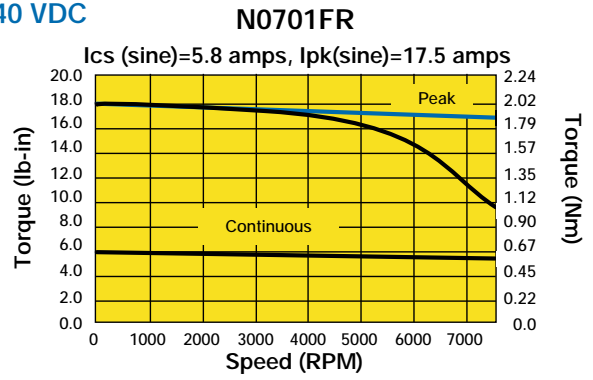

70mm or Size 34, Resolver Feedback, Performance Curves

█ 170 VDC
█ 340 VDC

Custom Designed Servo Motors For Your Specific Application. Call 1-800-358-9070 Today.