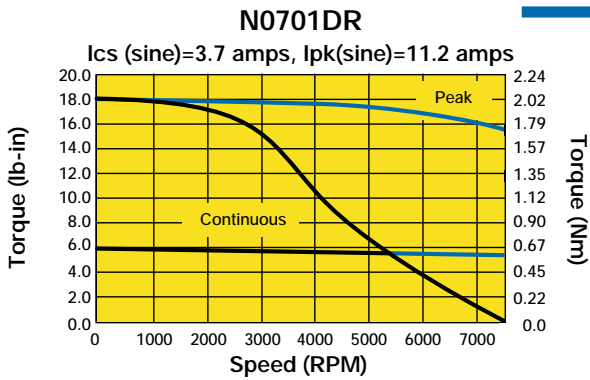

70mm or Size 34, Resolver Feedback, Performance Curves

█ 170 VDC
█ 340 VDC

Custom Designed Servo Motors For Your Specific Application. Call 1-800-358-9070 Today.