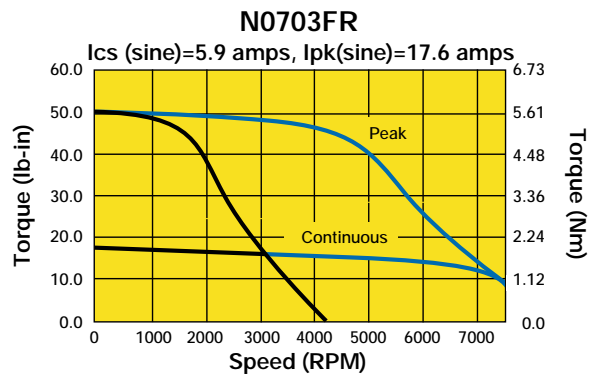

70mm or Size 34, Resolver Feedback, Performance Curves

█ 170 VDC
█ 340 VDC

Custom Designed Servo Motors For Your Specific Application. Call 1-800-358-9070 Today.