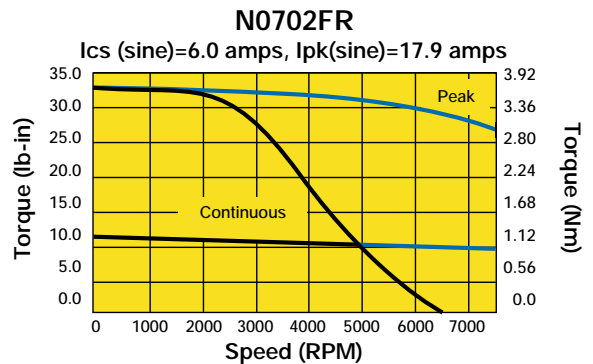

70mm or Size 34, Resolver Feedback, Performance Curves

█ 170 VDC
█ 340 VDC

Custom Designed Servo Motors For Your Specific Application. Call 1-800-358-9070 Today.