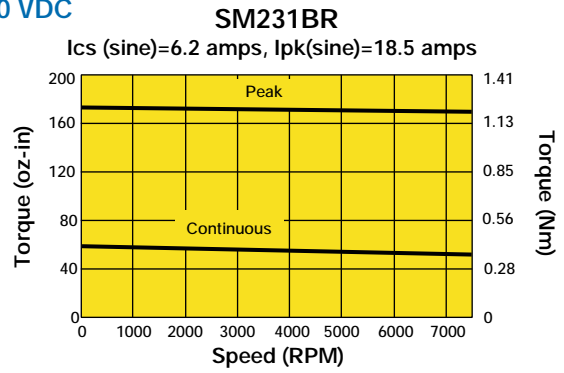

# Size 23, Resolver Feedback, Performance Curves

 170 VDC  
340 VDC

Servo Motors

Custom Designed Servo Motors For Your Specific Application. Call 1-800-358-9070 Today.