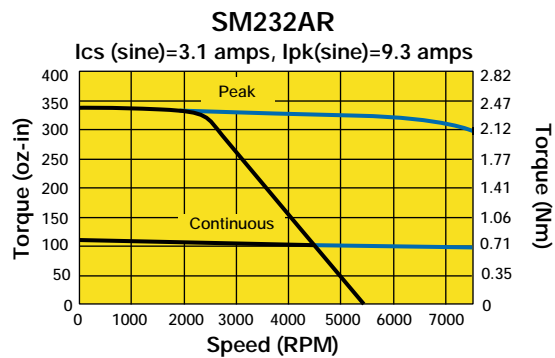

# Size 23, Resolver Feedback, Performance Curves

 170 VDC  
340 VDC

Servo Motors

Custom Designed Servo Motors For Your Specific Application. Call 1-800-358-9070 Today.