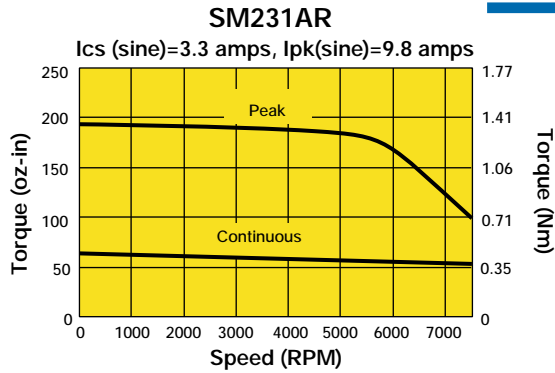

# Size 23, Resolver Feedback, Performance Curves

 170 VDC  
340 VDC

Servo Motors

Custom Designed Servo Motors For Your Specific Application. Call 1-800-358-9070 Today.