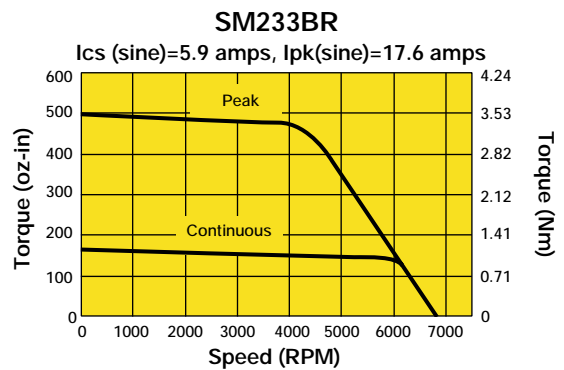

# Size 23, Resolver Feedback, Performance Curves

 170 VDC  
340 VDC

Servo Motors

Custom Designed Servo Motors For Your Specific Application. Call 1-800-358-9070 Today.