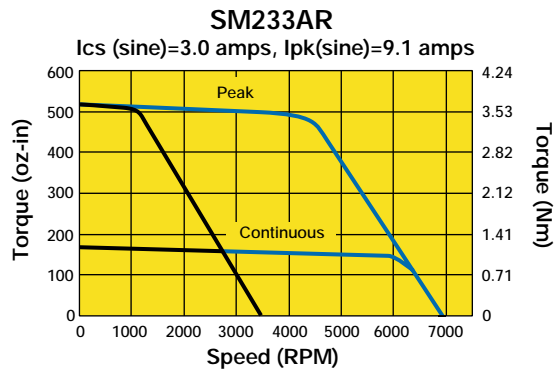

# Size 23, Resolver Feedback, Performance Curves

 170 VDC  
340 VDC

Servo Motors

Custom Designed Servo Motors For Your Specific Application. Call 1-800-358-9070 Today.