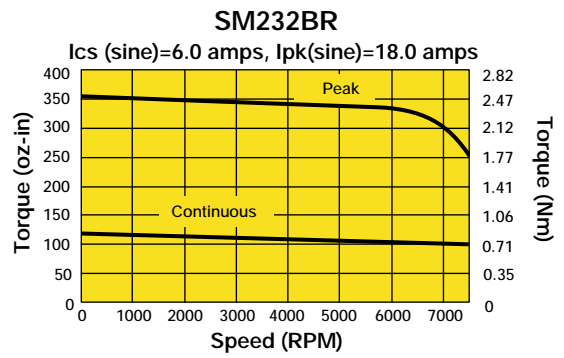

# Size 23, Resolver Feedback, Performance Curves

 170 VDC  
340 VDC

Servo Motors

Custom Designed Servo Motors For Your Specific Application. Call 1-800-358-9070 Today.