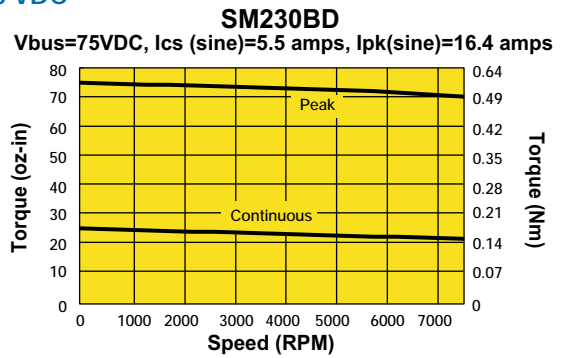

Size 23, Encoder Feedback, Performance Curves

170 VDC
340 VDC

Custom Designed Servo Motors For Your Specific Application. Call 1-800-358-9070 Today.