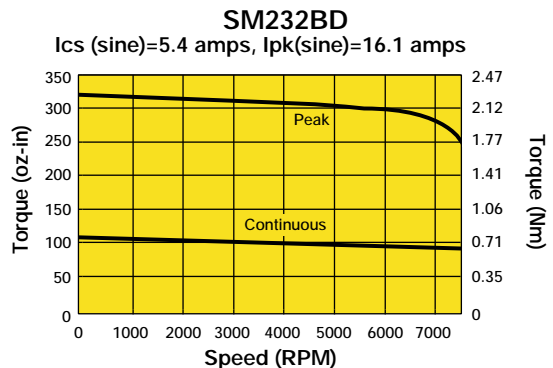

Size 23, Encoder Feedback, Performance Curves

170 VDC
340 VDC

Custom Designed Servo Motors For Your Specific Application. Call 1-800-358-9070 Today.