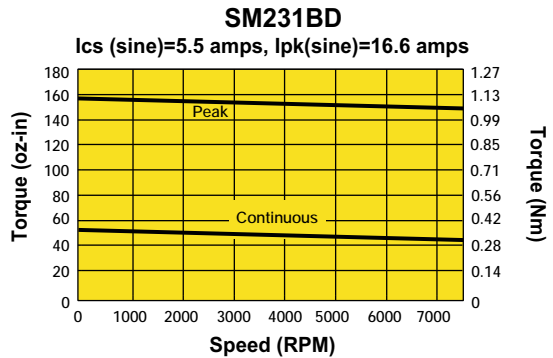

Size 23, Encoder Feedback, Performance Curves

170 VDC
340 VDC

Custom Designed Servo Motors For Your Specific Application. Call 1-800-358-9070 Today.