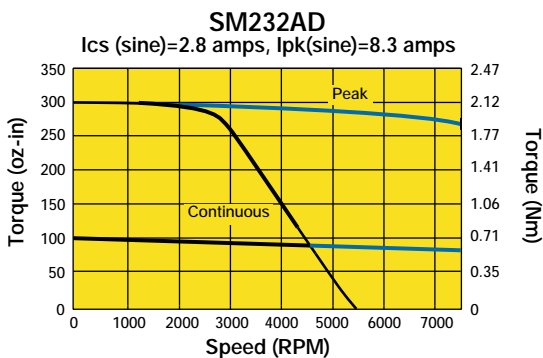

Size 23, Encoder Feedback, Performance Curves

170 VDC
340 VDC

Custom Designed Servo Motors For Your Specific Application. Call 1-800-358-9070 Today.