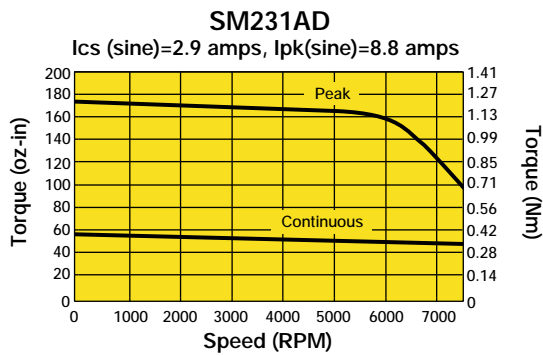

Size 23, Encoder Feedback, Performance Curves

170 VDC
340 VDC

Custom Designed Servo Motors For Your Specific Application. Call 1-800-358-9070 Today.