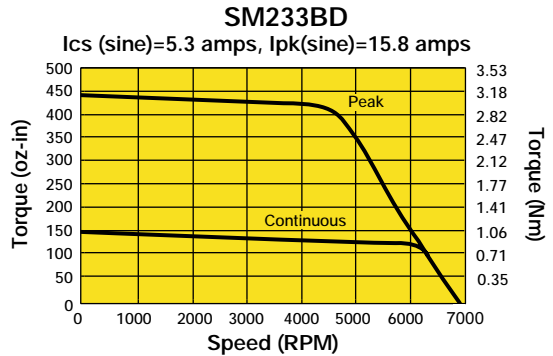

Size 23, Encoder Feedback, Performance Curves

170 VDC
340 VDC

Custom Designed Servo Motors For Your Specific Application. Call 1-800-358-9070 Today.