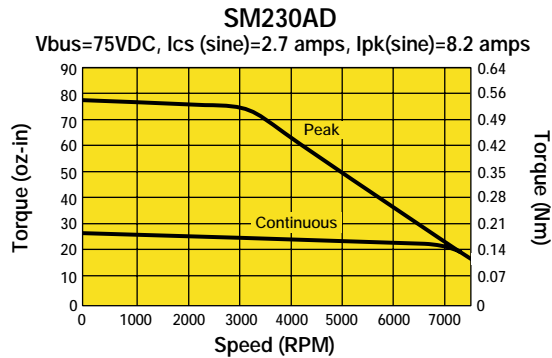

Size 23, Encoder Feedback, Performance Curves

170 VDC
340 VDC

Custom Designed Servo Motors For Your Specific Application. Call 1-800-358-9070 Today.