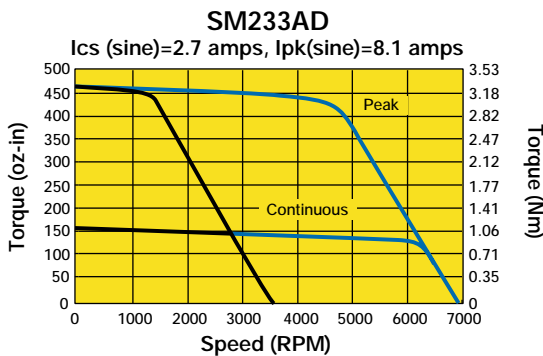

Size 23, Encoder Feedback, Performance Curves

170 VDC
340 VDC

Custom Designed Servo Motors For Your Specific Application. Call 1-800-358-9070 Today.