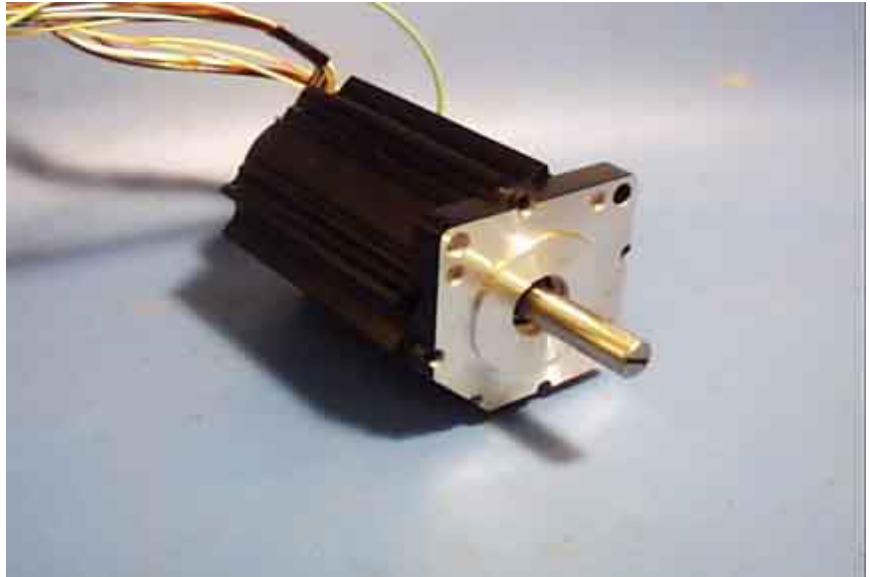

CM774

Motor Description:

- SM23XXE-XFLN

Customization Performed:

- 1.5 stack
- Extended front shaft
- Front endcap rotated 45 degrees to motor housing

Application:

- Drive motor application