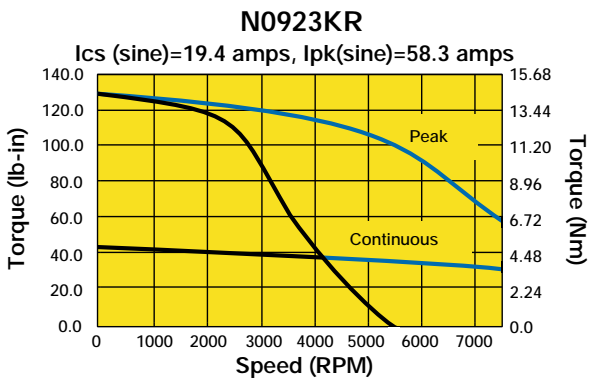

92 mm, Resolver Feedback, Performance Curves

170 VDC
340 VDC

Servo Motors

Custom Designed Servo Motors For Your Specific Application. Call 1-800-358-9070 Today.