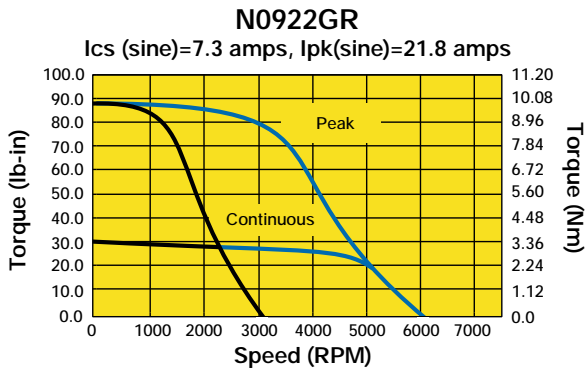

92 mm, Resolver Feedback, Performance Curves

170 VDC
340 VDC

Servo Motors

Custom Designed Servo Motors For Your Specific Application. Call 1-800-358-9070 Today.