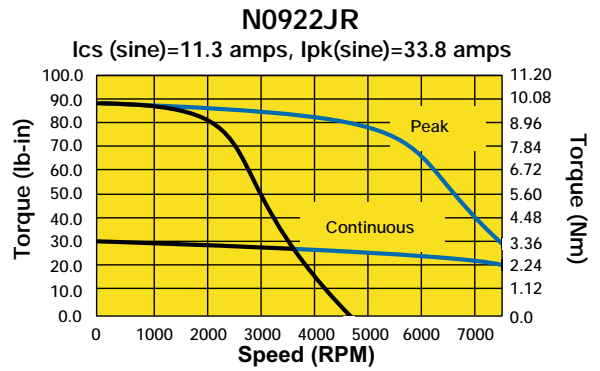

92 mm, Resolver Feedback, Performance Curves

170 VDC
340 VDC

Servo Motors

Custom Designed Servo Motors For Your Specific Application. Call 1-800-358-9070 Today.