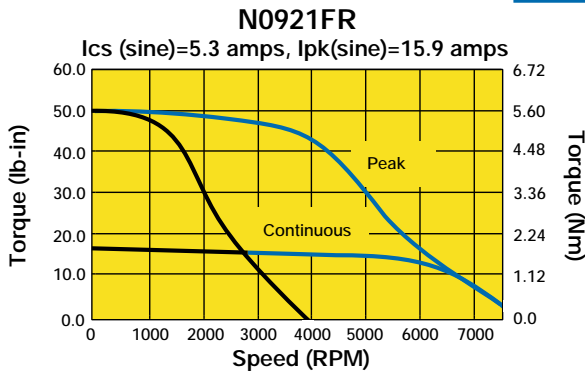

92 mm, Resolver Feedback, Performance Curves

170 VDC
340 VDC

Servo Motors

Custom Designed Servo Motors For Your Specific Application. Call 1-800-358-9070 Today.