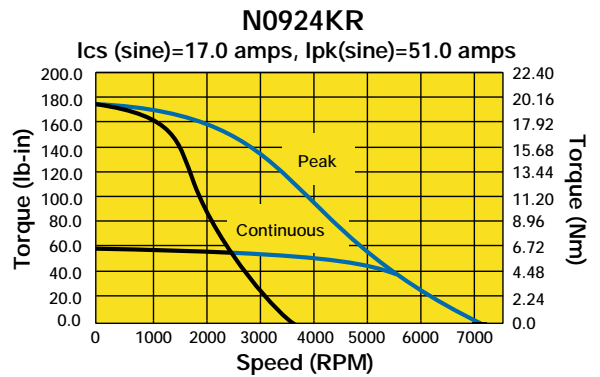

92 mm, Resolver Feedback, Performance Curves

170 VDC
340 VDC

Servo Motors

Custom Designed Servo Motors For Your Specific Application. Call 1-800-358-9070 Today.