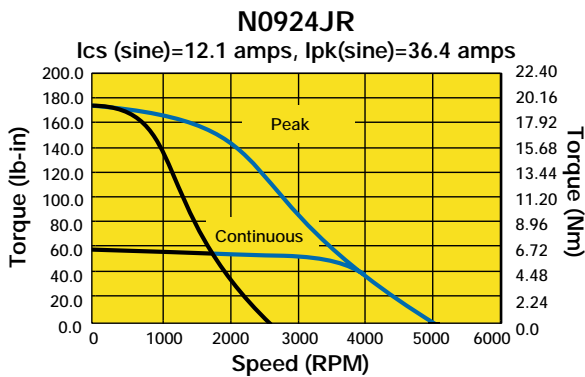

92 mm, Resolver Feedback, Performance Curves

170 VDC
340 VDC

Servo Motors

Custom Designed Servo Motors For Your Specific Application. Call 1-800-358-9070 Today.