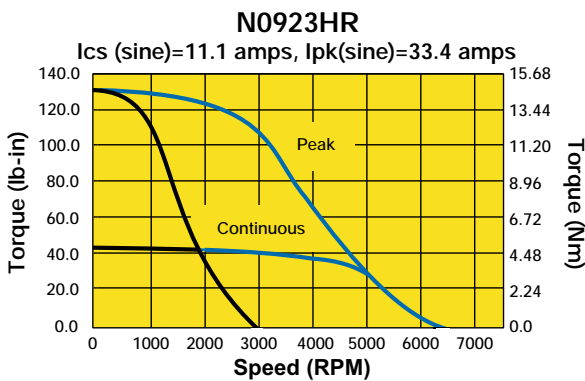

92 mm, Resolver Feedback, Performance Curves

170 VDC
340 VDC

Servo Motors

Custom Designed Servo Motors For Your Specific Application. Call 1-800-358-9070 Today.