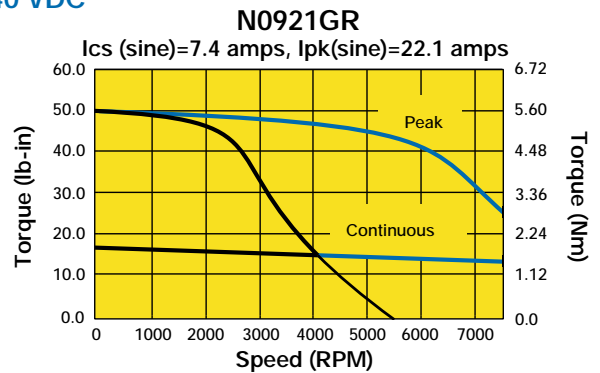

92 mm, Resolver Feedback, Performance Curves

170 VDC
340 VDC

Servo Motors

Custom Designed Servo Motors For Your Specific Application. Call 1-800-358-9070 Today.