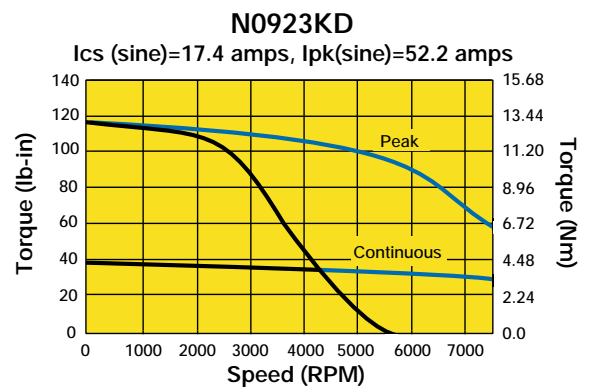

92 mm, Encoder Feedback, Performance Curves

█ 170 VDC
█ 340 VDC

Servo Motors

Custom Designed Servo Motors For Your Specific Application. Call 1-800-358-9070 Today.