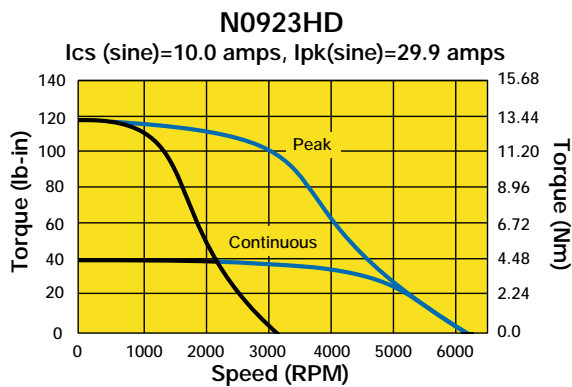

92 mm, Encoder Feedback, Performance Curves

█ 170 VDC
█ 340 VDC

Servo Motors

Custom Designed Servo Motors For Your Specific Application. Call 1-800-358-9070 Today.