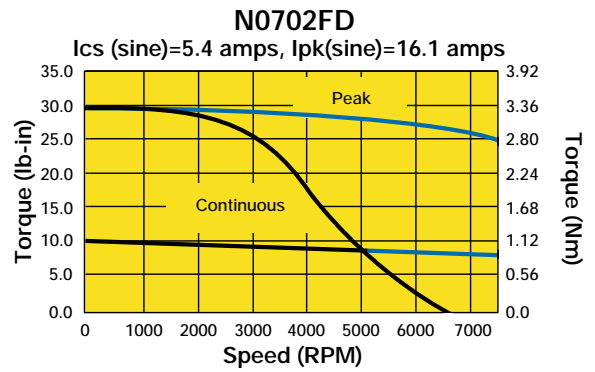

70 mm or Size 34, Encoder Feedback, Performance Curves

█ 170 VDC
█ 340 VDC

Custom Designed Servo Motors For Your Specific Application. Call 1-800-358-9070 Today.