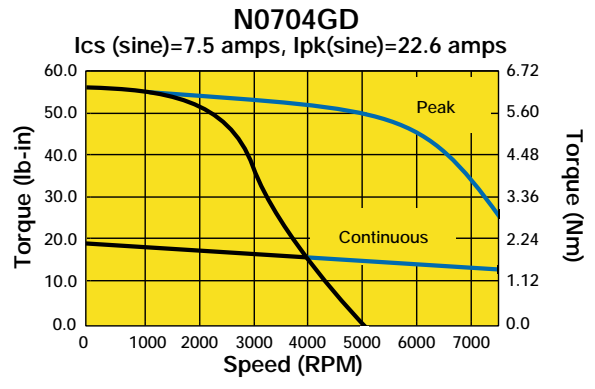

70 mm or Size 34, Encoder Feedback, Performance Curves

█ 170 VDC
█ 340 VDC

Custom Designed Servo Motors For Your Specific Application. Call 1-800-358-9070 Today.