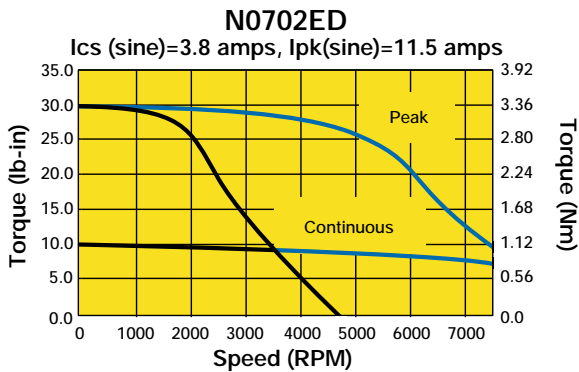

70 mm or Size 34, Encoder Feedback, Performance Curves

█ 170 VDC
█ 340 VDC

Custom Designed Servo Motors For Your Specific Application. Call 1-800-358-9070 Today.