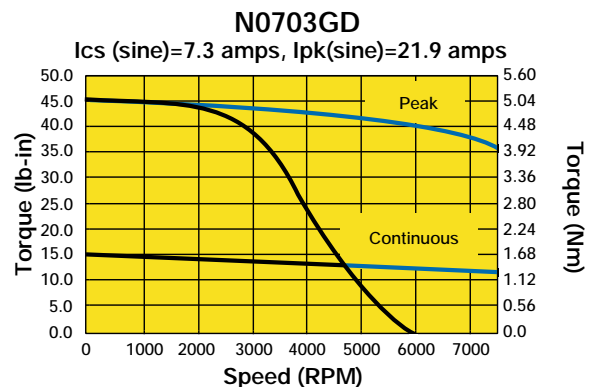

70 mm or Size 34, Encoder Feedback, Performance Curves

█ 170 VDC
█ 340 VDC

Custom Designed Servo Motors For Your Specific Application. Call 1-800-358-9070 Today.