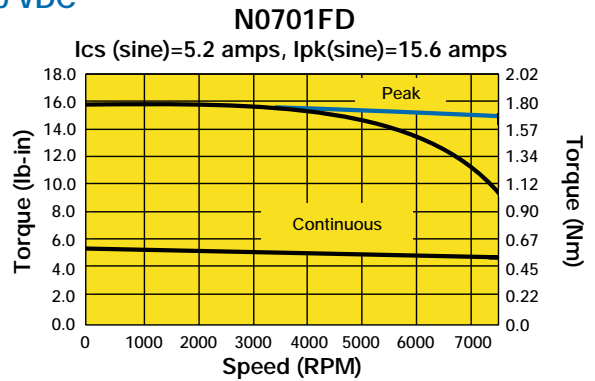

70 mm or Size 34, Encoder Feedback, Performance Curves

█ 170 VDC
█ 340 VDC

Custom Designed Servo Motors For Your Specific Application. Call 1-800-358-9070 Today.