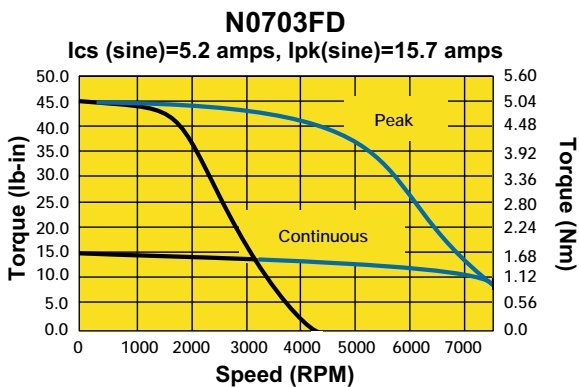

70 mm or Size 34, Encoder Feedback, Performance Curves

█ 170 VDC
█ 340 VDC

Custom Designed Servo Motors For Your Specific Application. Call 1-800-358-9070 Today.