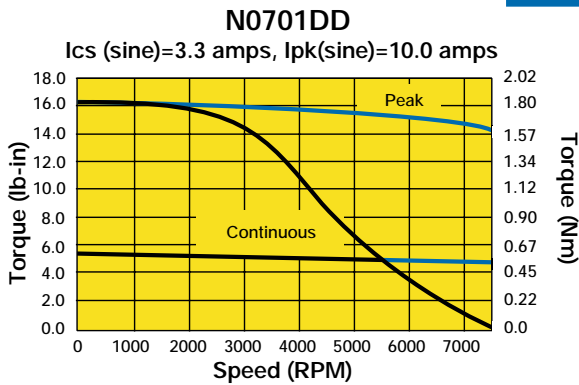

70 mm or Size 34, Encoder Feedback, Performance Curves

█ 170 VDC
█ 340 VDC

Custom Designed Servo Motors For Your Specific Application. Call 1-800-358-9070 Today.