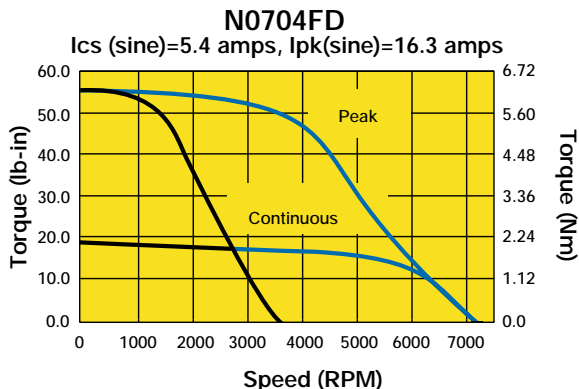

70 mm or Size 34, Encoder Feedback, Performance Curves

█ 170 VDC
█ 340 VDC

Custom Designed Servo Motors For Your Specific Application. Call 1-800-358-9070 Today.