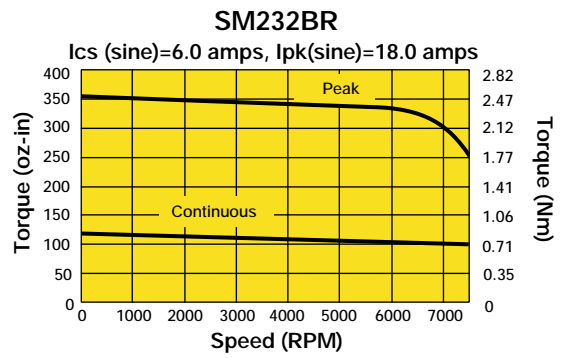

Size 23, Resolver Feedback, Performance Curves

 170 VDC
340 VDC

Servo Motors

Custom Designed Servo Motors For Your Specific Application. Call 1-800-358-9070 Today.