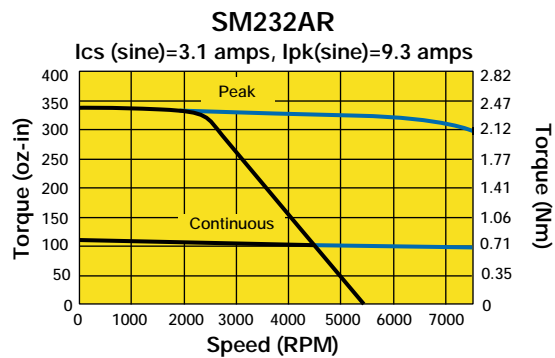

Size 23, Resolver Feedback, Performance Curves

 170 VDC
340 VDC

Servo Motors

Custom Designed Servo Motors For Your Specific Application. Call 1-800-358-9070 Today.