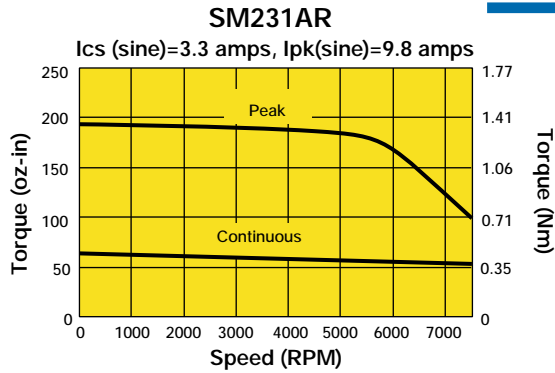

Size 23, Resolver Feedback, Performance Curves

 170 VDC
340 VDC

Servo Motors

Custom Designed Servo Motors For Your Specific Application. Call 1-800-358-9070 Today.