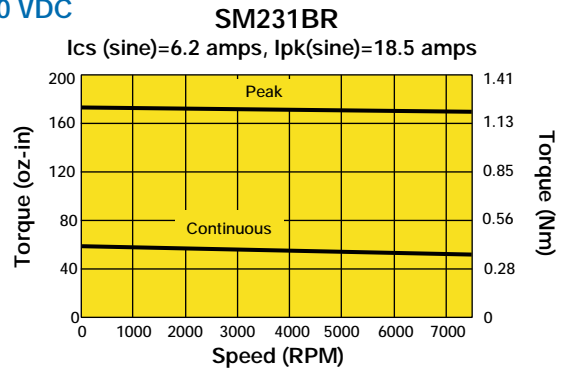

Size 23, Resolver Feedback, Performance Curves

 170 VDC
340 VDC

Servo Motors

Custom Designed Servo Motors For Your Specific Application. Call 1-800-358-9070 Today.