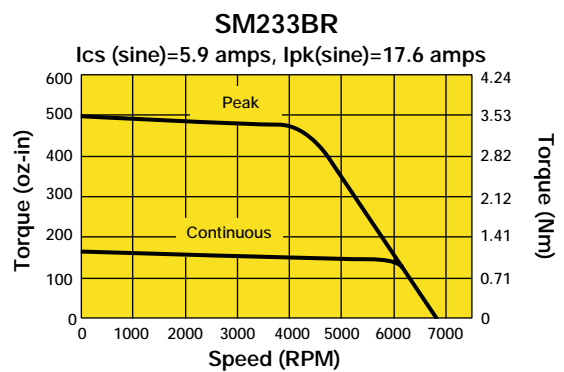

Size 23, Resolver Feedback, Performance Curves

 170 VDC
340 VDC

Servo Motors

Custom Designed Servo Motors For Your Specific Application. Call 1-800-358-9070 Today.