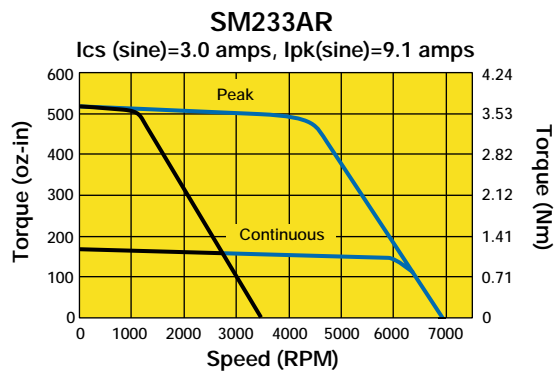

Size 23, Resolver Feedback, Performance Curves

 170 VDC
340 VDC

Servo Motors

Custom Designed Servo Motors For Your Specific Application. Call 1-800-358-9070 Today.