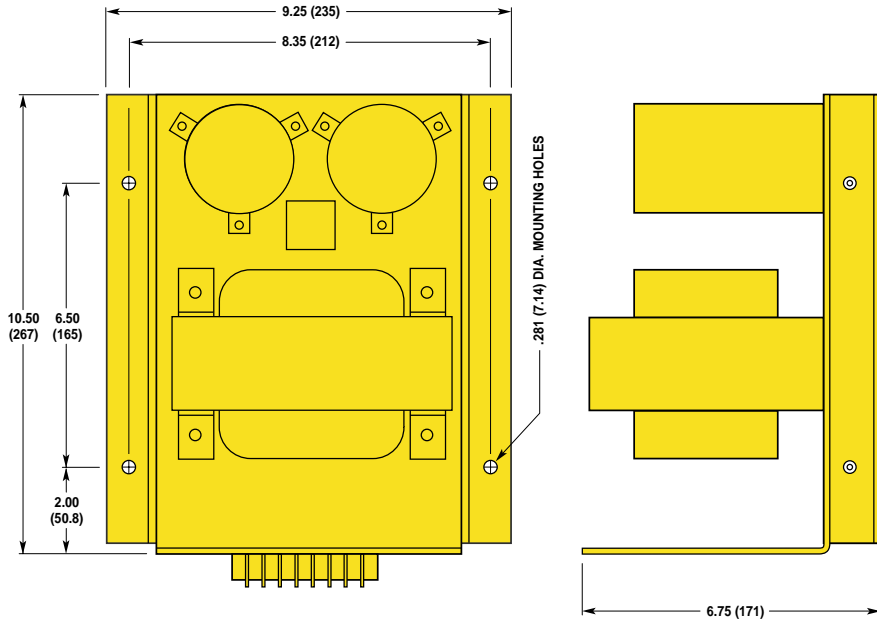

# OEM1000 Power Module Dimensional Drawing

Dimensions in inches (mm)

Drives & Drive/Controllers