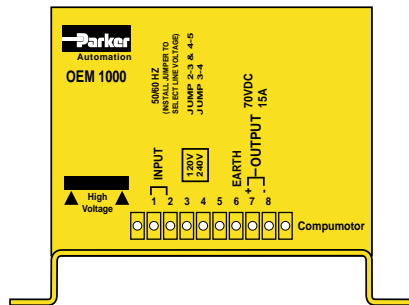

# OEM1000 Power Module Dimensional Drawing

Dimensions in inches (mm)

Drives & Drive/Controllers