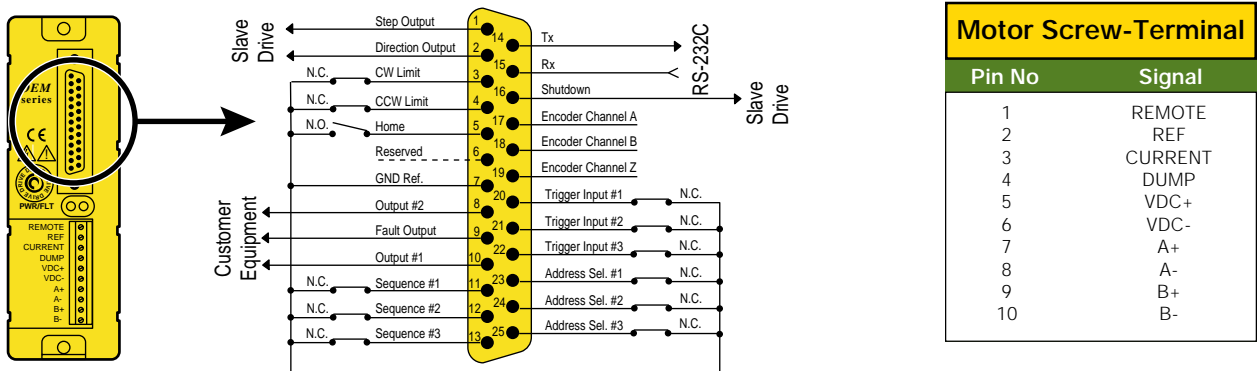

OEM750 Drive Connections

OEM750X Drive/Indexer Connections

Quality Products Designed and Priced for OEMs and High-Volume Users. Call 1-800-358-9070.