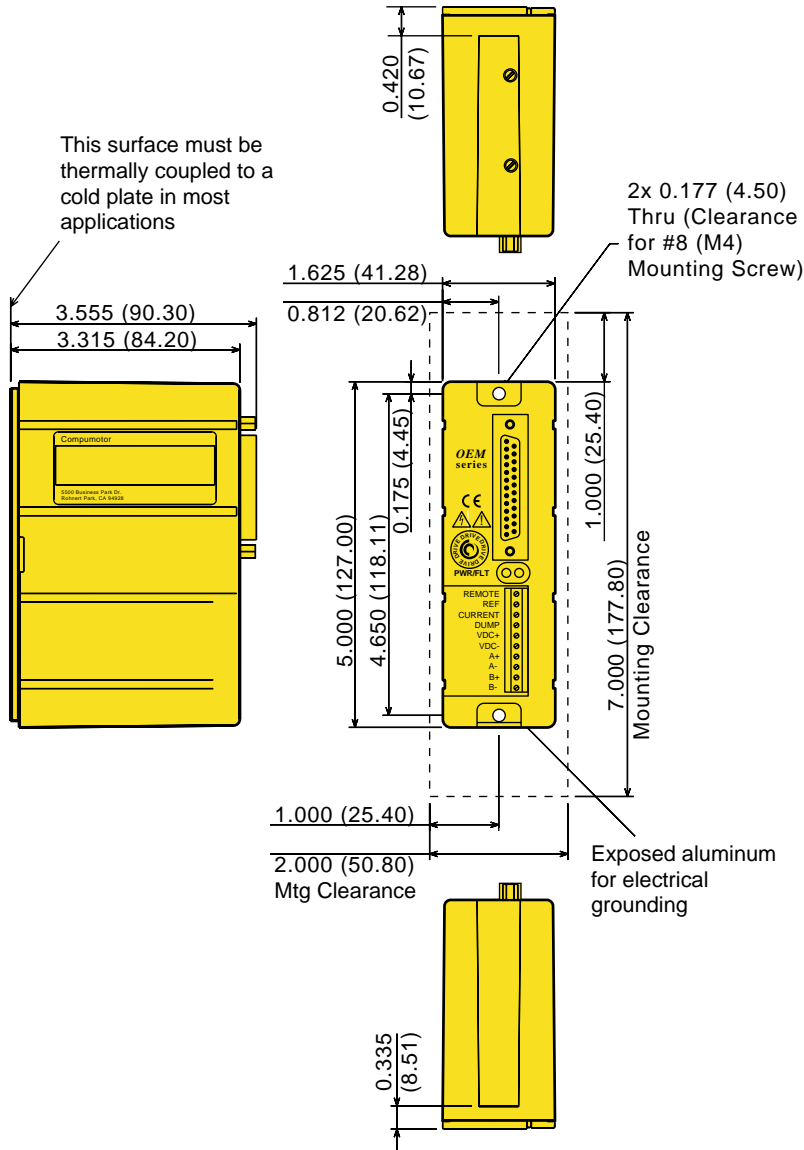

OEM750/OEM750X Dimensional Drawings

Dimensions in inches (mm)

Drives & Drive/Controllers