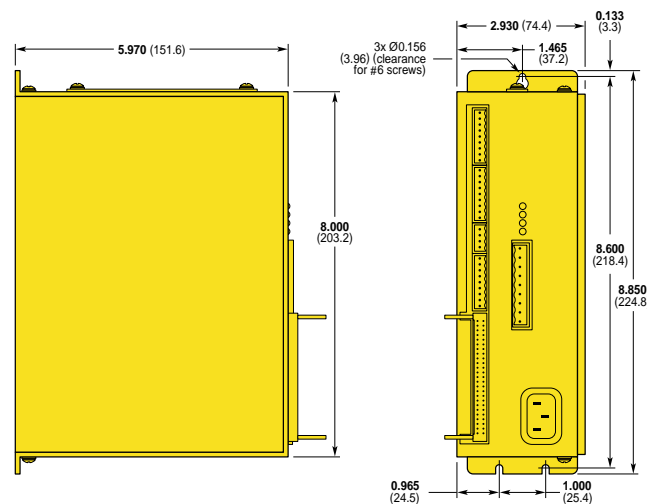

ZETA Dimensional Drawings

ZETA4 Dimensions

Dimensions in inches (mm)

ZETA4-240, ZETA8, ZETA12 Dimensions

Dimensions in inches (mm)

Product	'A'
ZETA8 & ZETA4-240	2.75(70)
ZETA12	3.75(96)

ZETA6104 Dimensions

Dimensions in inches (mm)

ZETA6104-240, ZETA6108, ZETA6112 Dimensions

Dimensions in inches (mm)

Product	'A'
ZETA6104-240	3.69 (93.7)
ZETA6108	3.69 (93.7)
ZETA6112	4.69 (119.2)

ZETA Series: True Innovation In Microstepping Technology. Call 1-800-358-9070 Today.