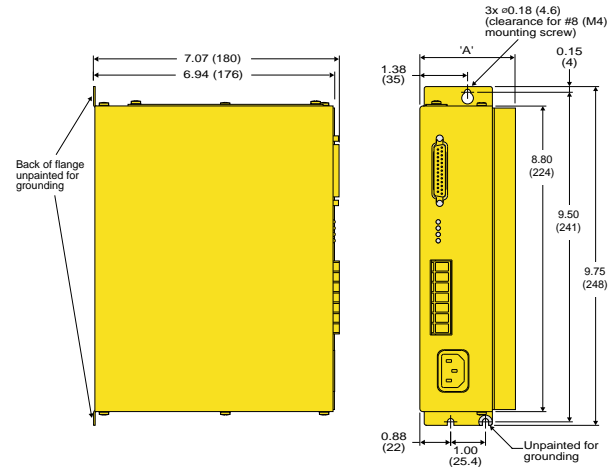

ZETA Dimensional Drawings

ZETA4 Dimensions

Dimensions in inches (mm)

ZETA4-240, ZETA8, ZETA12 Dimensions

Dimensions in inches (mm)

Product	'A'
ZETA8 & ZETA4-240	2.75(70)
ZETA12	3.75(96)

ZETA6104 Dimensions

Dimensions in inches (mm)

ZETA6104-240, ZETA6108, ZETA6112 Dimensions

Dimensions in inches (mm)

Product	'A'
ZETA6104-240	3.69 (93.7)
ZETA6108	3.69 (93.7)
ZETA6112	4.69 (119.2)

ZETA Series: True Innovation In Microstepping Technology. Call 1-800-358-9070 Today.