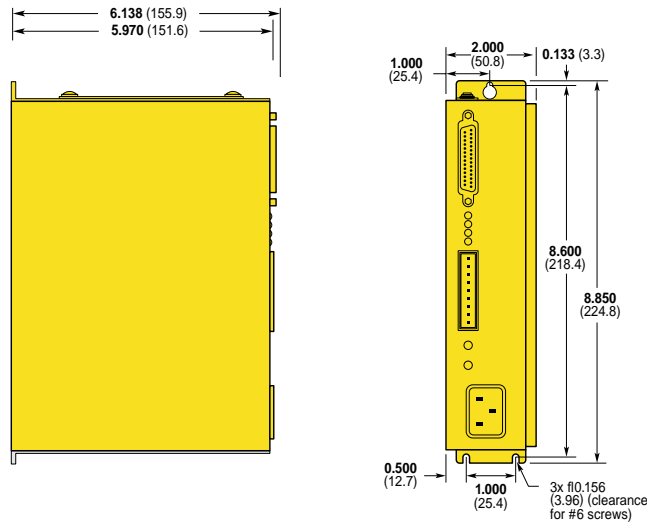

## ZETA4 Dimensions

Dimensions in inches (mm)

## ZETA4-240, ZETA8, ZETA12 Dimensions

Dimensions in inches (mm)

Product	'A'
ZETA8 & ZETA4-240	2.75(70)
ZETA12	3.75(96)

## ZETA6104 Dimensions

Dimensions in inches (mm)

## ZETA6104-240, ZETA6108, ZETA6112 Dimensions

Dimensions in inches (mm)

Product	'A'
ZETA6104-240	3.69 (93.7)
ZETA6108	3.69 (93.7)
ZETA6112	4.69 (119.2)

ZETA Series: True Innovation In Microstepping Technology. Call 1-800-358-9070 Today.