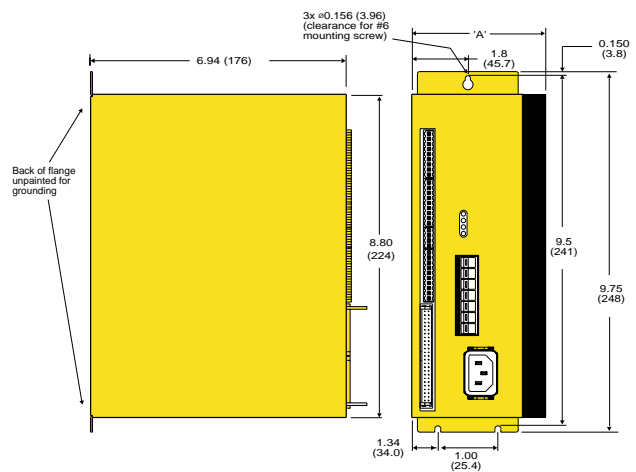

## ZETA4 Dimensions

Dimensions in inches (mm)

## ZETA4-240, ZETA8, ZETA12 Dimensions

Dimensions in inches (mm)

Product	'A'
ZETA8 & ZETA4-240	2.75(70)
ZETA12	3.75(96)

## ZETA6104 Dimensions

Dimensions in inches (mm)

## ZETA6104-240, ZETA6108, ZETA6112 Dimensions

Dimensions in inches (mm)

Product	'A'
ZETA6104-240	3.69 (93.7)
ZETA6108	3.69 (93.7)
ZETA6112	4.69 (119.2)

ZETA Series: True Innovation In Microstepping Technology. Call 1-800-358-9070 Today.