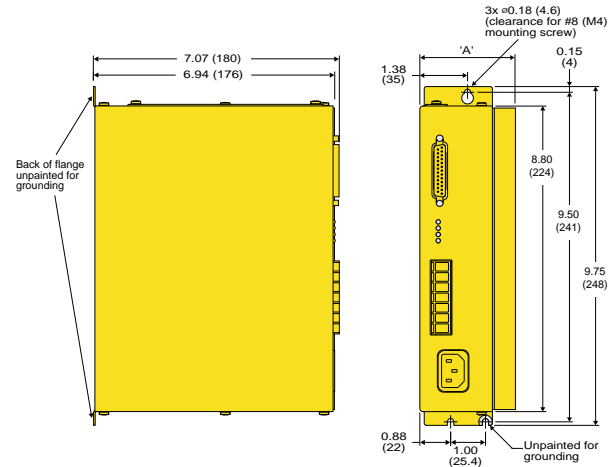

## ZETA4 Dimensions

Dimensions in inches (mm)

## ZETA4-240, ZETA8, ZETA12 Dimensions

Dimensions in inches (mm)

Product	'A'
ZETA8 & ZETA4-240	2.75(70)
ZETA12	3.75(96)

## ZETA6104 Dimensions

Dimensions in inches (mm)

## ZETA6104-240, ZETA6108, ZETA6112 Dimensions

Dimensions in inches (mm)

Product	'A'
ZETA6104-240	3.69 (93.7)
ZETA6108	3.69 (93.7)
ZETA6112	4.69 (119.2)

ZETA Series: True Innovation In Microstepping Technology. Call 1-800-358-9070 Today.