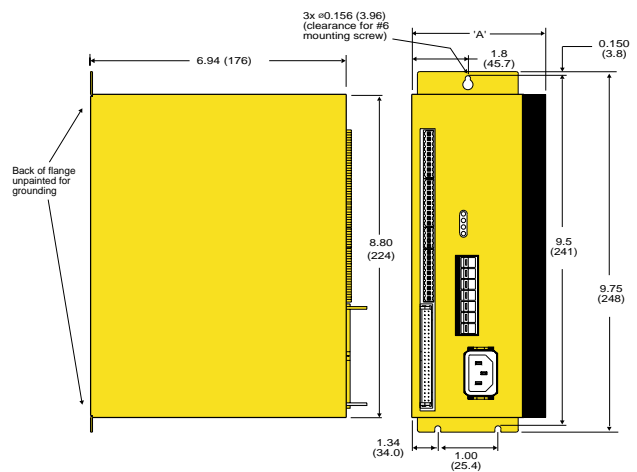

ZETA Dimensional Drawings

ZETA4 Dimensions

Dimensions in inches (mm)

ZETA4-240, ZETA8, ZETA12 Dimensions

Dimensions in inches (mm)

Product	'A'
ZETA8 & ZETA4-240	2.75(70)
ZETA12	3.75(96)

ZETA6104 Dimensions

Dimensions in inches (mm)

ZETA6104-240, ZETA6108, ZETA6112 Dimensions

Dimensions in inches (mm)

Product	'A'
ZETA6104-240	3.69 (93.7)
ZETA6108	3.69 (93.7)
ZETA6112	4.69 (119.2)

ZETA Series: True Innovation In Microstepping Technology. Call 1-800-358-9070 Today.