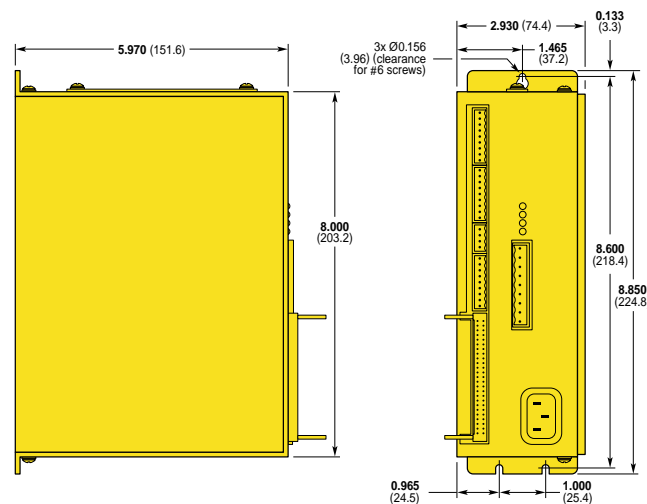

## ZETA4 Dimensions

Dimensions in inches (mm)

## ZETA4-240, ZETA8, ZETA12 Dimensions

Dimensions in inches (mm)

Product	'A'
ZETA8 & ZETA4-240	2.75(70)
ZETA12	3.75(96)

## ZETA6104 Dimensions

Dimensions in inches (mm)

## ZETA6104-240, ZETA6108, ZETA6112 Dimensions

Dimensions in inches (mm)

Product	'A'
ZETA6104-240	3.69 (93.7)
ZETA6108	3.69 (93.7)
ZETA6112	4.69 (119.2)

ZETA Series: True Innovation In Microstepping Technology. Call 1-800-358-9070 Today.