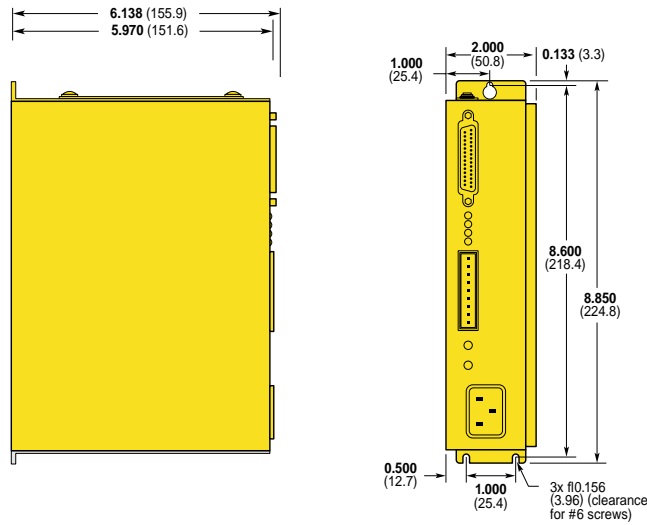

ZETA Dimensional Drawings

ZETA4 Dimensions

Dimensions in inches (mm)

ZETA4-240, ZETA8, ZETA12 Dimensions

Dimensions in inches (mm)

Product	'A'
ZETA8 & ZETA4-240	2.75(70)
ZETA12	3.75(96)

ZETA6104 Dimensions

Dimensions in inches (mm)

ZETA6104-240, ZETA6108, ZETA6112 Dimensions

Dimensions in inches (mm)

Product	'A'
ZETA6104-240	3.69 (93.7)
ZETA6108	3.69 (93.7)
ZETA6112	4.69 (119.2)

ZETA Series: True Innovation In Microstepping Technology. Call 1-800-358-9070 Today.