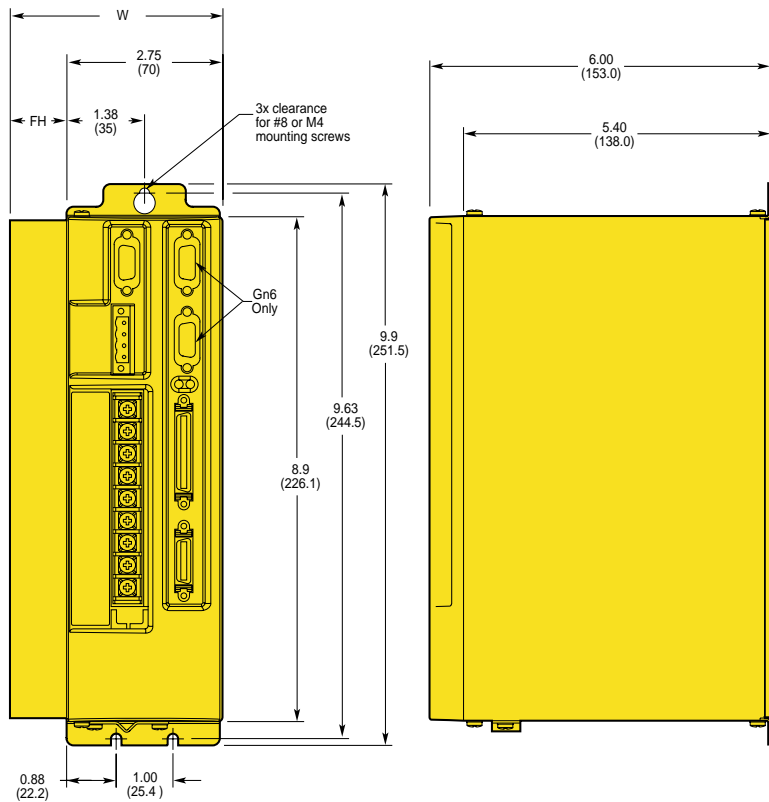

# Gemini Dimensional Drawings

Dimensions in inches (mm)

Gemini Drive Dimensions		
Product	W Width IN (MM)	FH FIN Height IN (MM)
GT_-L5	3.13 (79.4)	0.38 (9.5)
GT_-L8	3.75 (95.3)	1.00 (25.4)
GV_-L3	3.13 (79.4)	0.38 (9.5)
GV_-U3	3.13 (79.4)	0.38 (9.5)
GV_-U6	3.75 (95.3)	1.00 (25.4)
GV_-U12	3.75 (95.3)	1.00 (25.4)
GPDM	2.75 (70.0)	0.00 (0.0)

Gemini Drive Dimensions		
Product	W Width IN (MM)	FH FIN Height IN (MM)
GT_-U5	3.13 (79.4)	0.38 (9.5)
GT_-U8	3.75 (95.3)	1.00 (25.4)
GV_-H20	5.00 (127)	2.25 (57.2)

Drives & Drive/Controllers