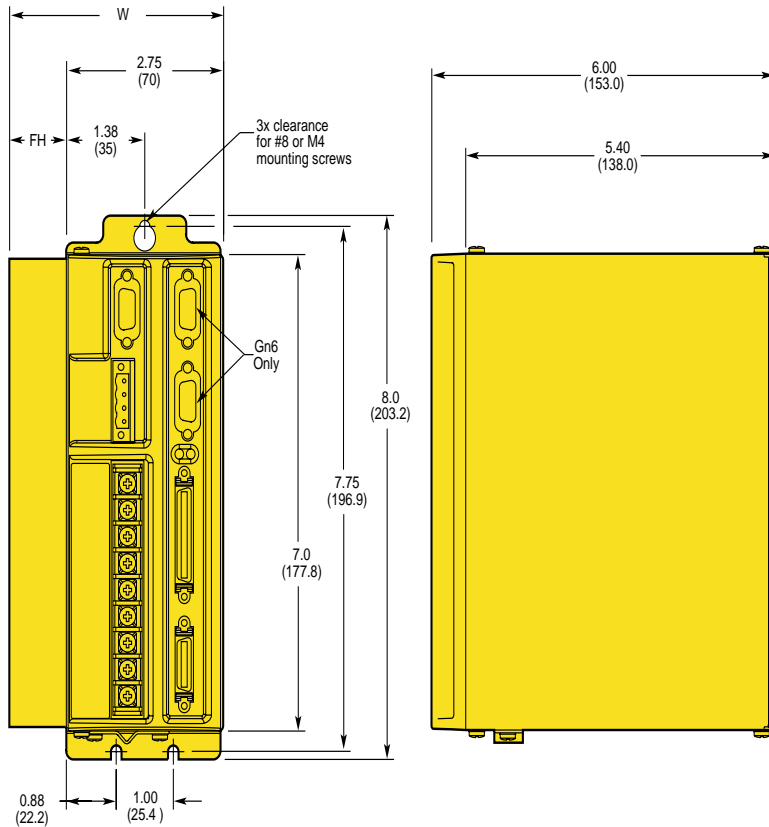

# Gemini Dimensional Drawings

Dimensions in inches (mm)

Gemini Drive Dimensions		
Product	W Width IN (MM)	FH FIN Height IN (MM)
GT_-L5	3.13 (79.4)	0.38 (9.5)
GT_-L8	3.75 (95.3)	1.00 (25.4)
GV_-L3	3.13 (79.4)	0.38 (9.5)
GV_-U3	3.13 (79.4)	0.38 (9.5)
GV_-U6	3.75 (95.3)	1.00 (25.4)
GV_-U12	3.75 (95.3)	1.00 (25.4)
GPDM	2.75 (70.0)	0.00 (0.0)

Gemini Drive Dimensions		
Product	W Width IN (MM)	FH FIN Height IN (MM)
GT_-U5	3.13 (79.4)	0.38 (9.5)
GT_-U8	3.75 (95.3)	1.00 (25.4)
GV_-H20	5.00 (127)	2.25 (57.2)

Drives & Drive/Controllers