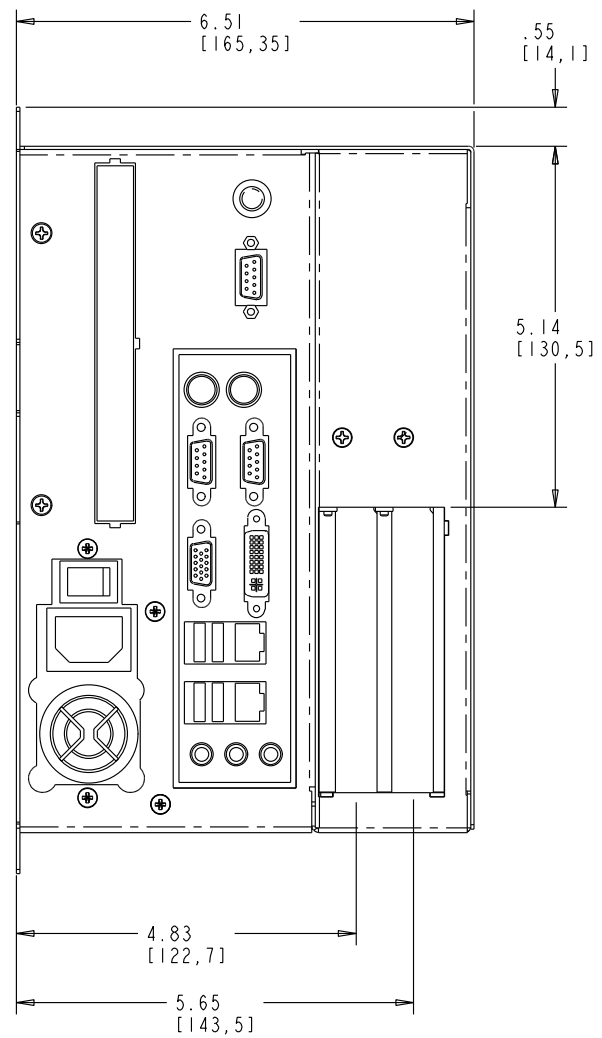

IPX/IPC FRONT VIEW

IPX/IPC SIDE VIEW

IPX/IPC BACK VIEW

# IPX/IPC 00 DIMENSIONS

SCALE: .5

IPX/IPC EXPANSION  
CHASSIS SIDE VIEW

IPX/IPC MOUNTING

SCALE 1.000

# IPX/IPC 00 DIMENSIONS

SCALE: .75