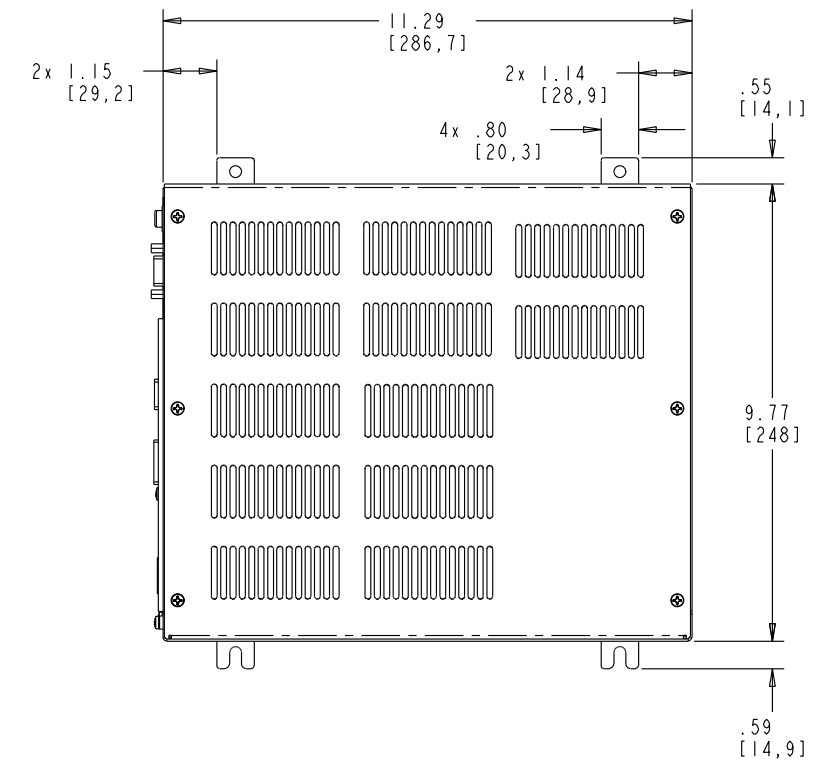

IPX/IPC FRONT VIEW

IPX/IPC SIDE VIEW

IPX/IPC BACK VIEW

# IPX/IPC 00 DIMENSIONS

SCALE: .5

IPX/IPC EXPANSION  
CHASSIS SIDE VIEW

IPX/IPC MOUNTING

SCALE 1.000

# IPX/IPC 00 DIMENSIONS

SCALE: .75