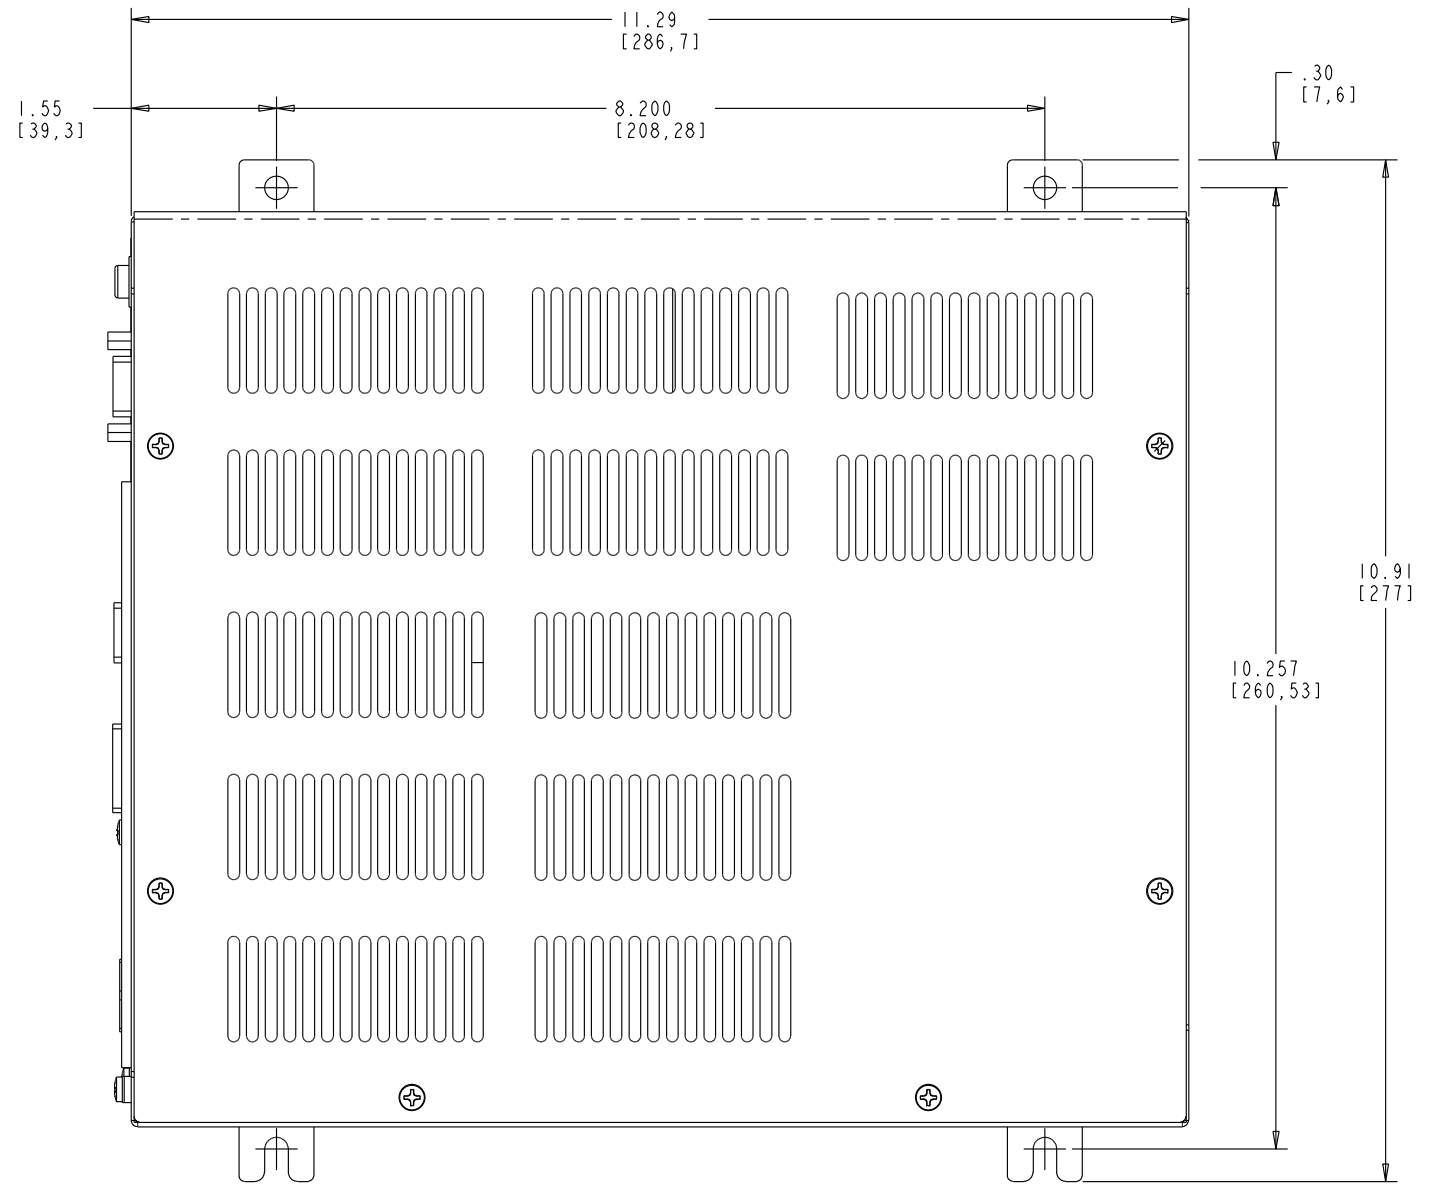

IPX/IPC FRONT VIEW

IPX/IPC SIDE VIEW

IPX/IPC BACK VIEW

# IPX/IPC 00 DIMENSIONS

SCALE: .5

IPX/IPC EXPANSION  
CHASSIS SIDE VIEW

IPX/IPC MOUNTING

SCALE 1.000

# IPX/IPC 00 DIMENSIONS

SCALE: .75