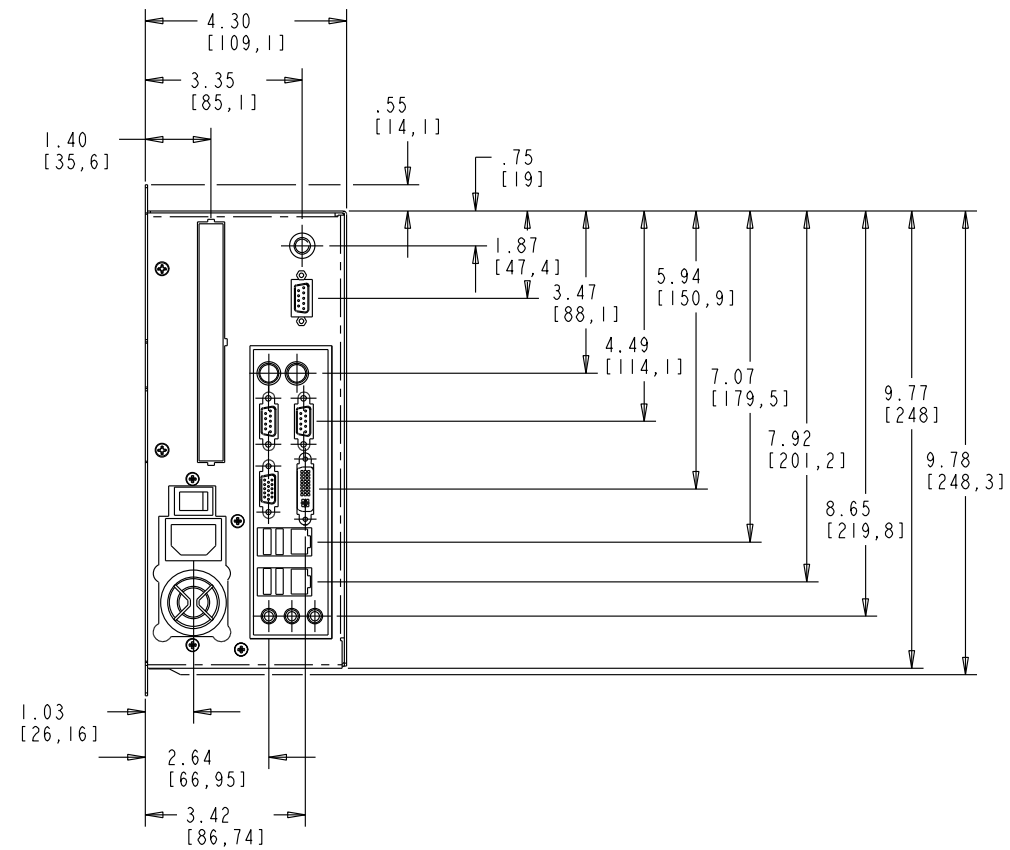

IPX/IPC FRONT VIEW

IPX/IPC SIDE VIEW

IPX/IPC BACK VIEW

# IPX/IPC 00 DIMENSIONS

SCALE: .5

IPX/IPC EXPANSION  
CHASSIS SIDE VIEW

IPX/IPC MOUNTING

SCALE 1.000

# IPX/IPC 00 DIMENSIONS

SCALE: .75