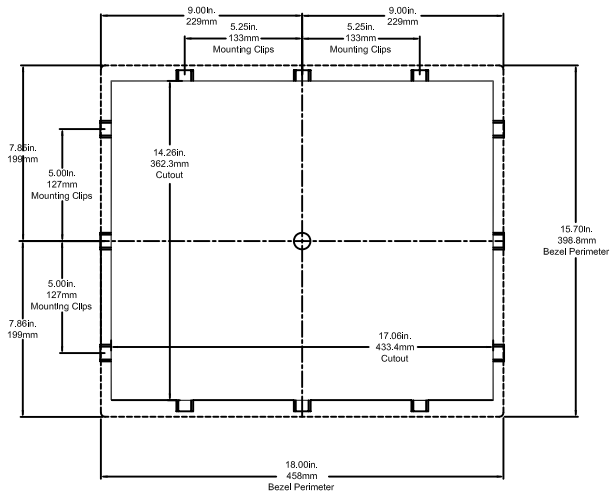

HPC HPX 17" PowerStation

HPC HPX 17" Front View

HPC HPX 17" Back View

HPC HPX 17" Mounting

HPC HPX 17" Right View AC and DC

HPC HPX 17" Bottom View Base and PCI Expansion

HPC HPX 17" Right View with 3/4 Length PCI Expansion

HPC HPX 17" Front View

HPC HPX 17" Back View

HPC HPX 17" Mounting

HPC HPX 17" Right View AC and DC

HPC HPX 17" Bottom View Base and PCI Expansion

HPC HPX 17" Right View with PCI Expansion