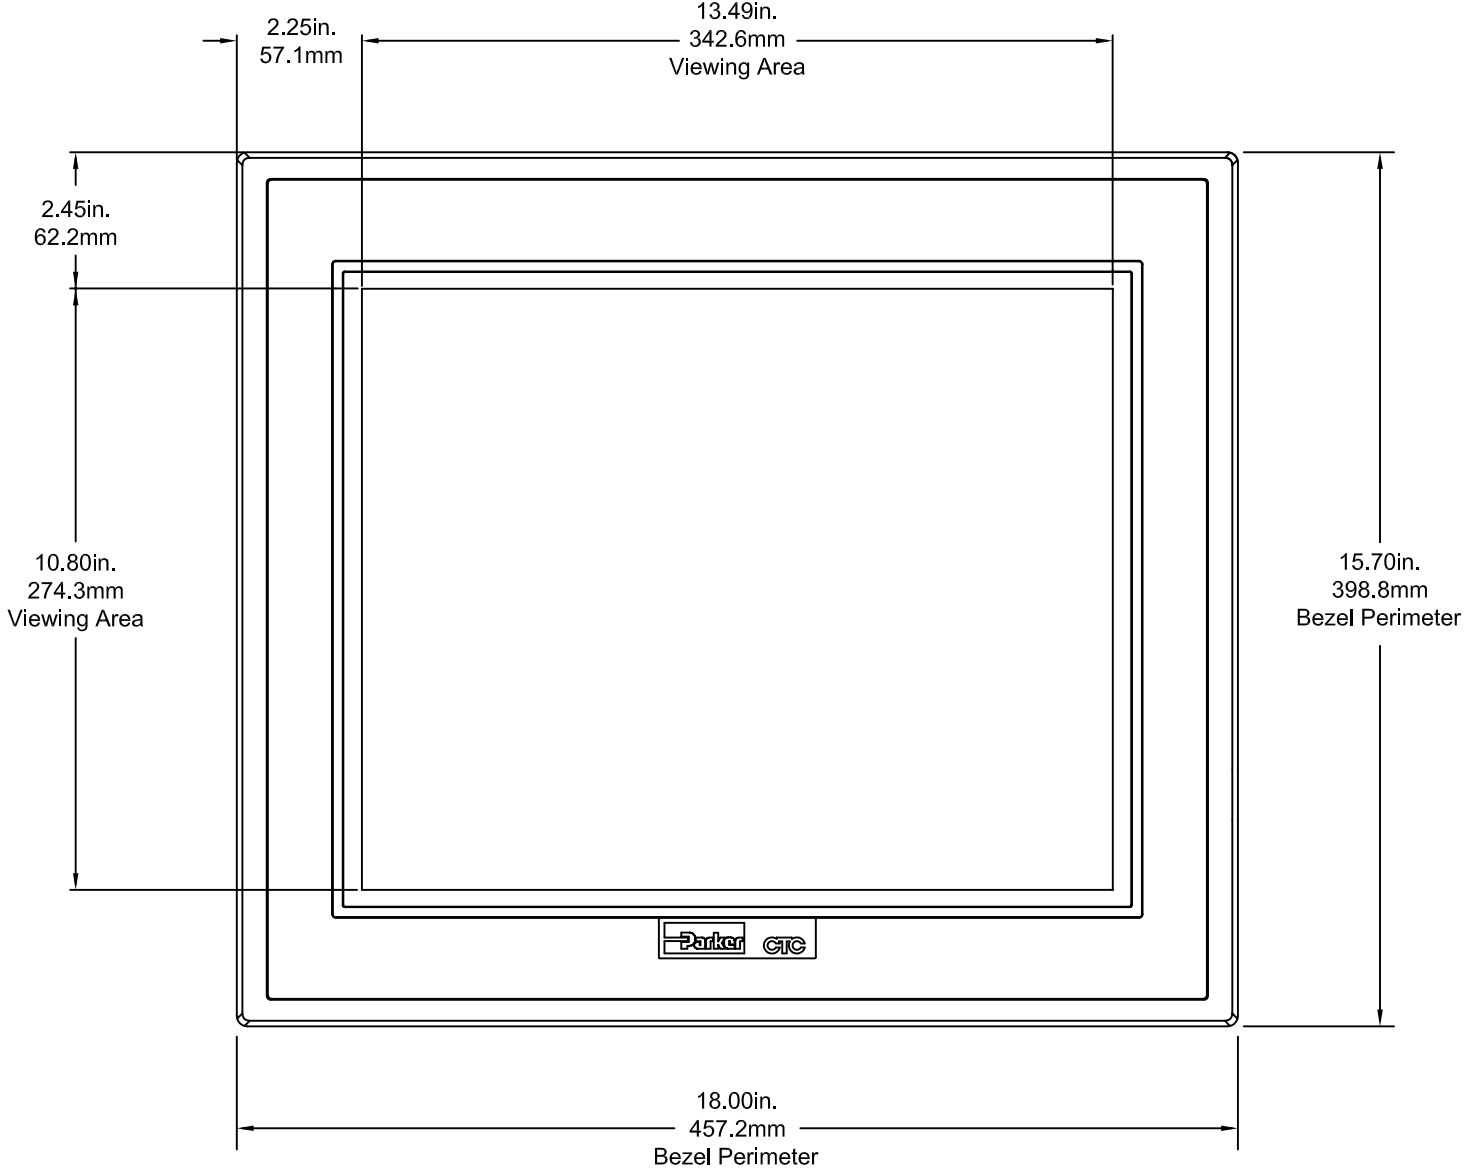

HPC HPX 17" PowerStation

HPC HPX 17" Front View

HPC HPX 17" Back View

HPC HPX 17" Mounting

HPC HPX 17" Right View AC and DC

HPC HPX 17" Bottom View Base and PCI Expansion

HPC HPX 17" Right View with 3/4 Length PCI Expansion

HPC HPX 17" Front View

HPC HPX 17" Back View

HPC HPX 17" Mounting

HPC HPX 17" Right View AC and DC

HPC HPX 17" Bottom View Base and PCI Expansion

HPC HPX 17" Right View with PCI Expansion