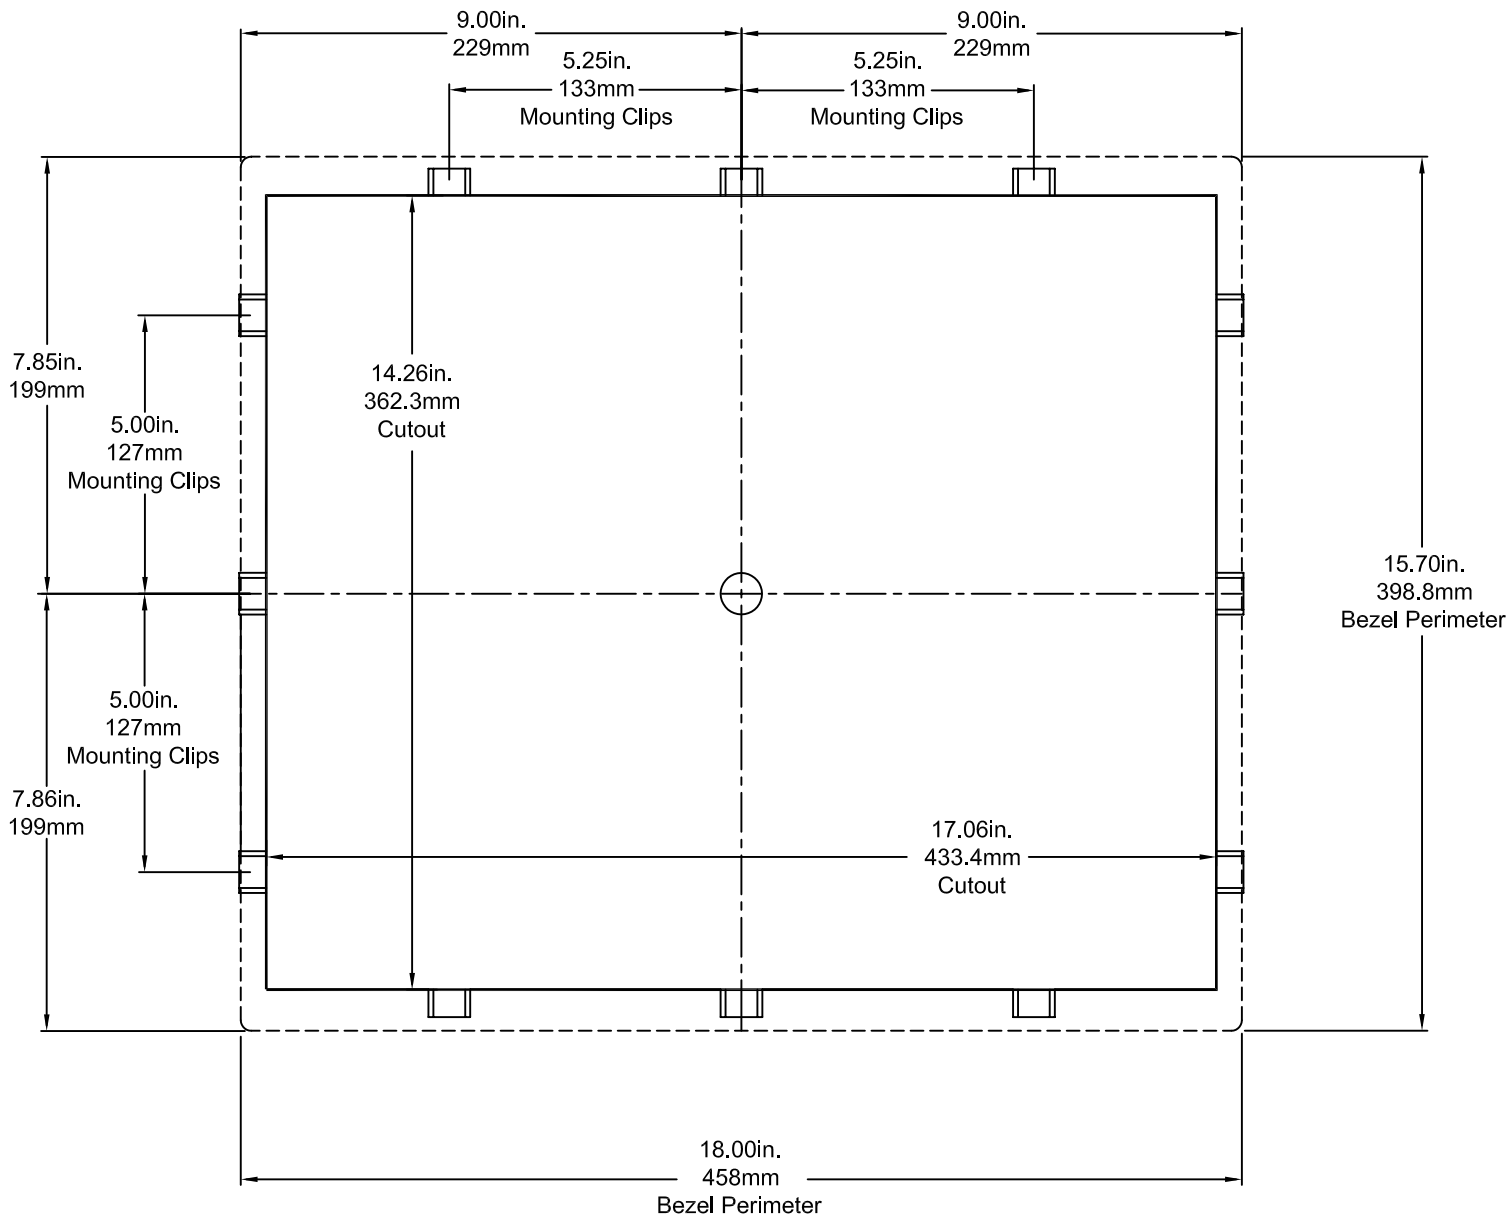

HPC HPX 17" PowerStation

HPC HPX 17" Front View

HPC HPX 17" Back View

HPC HPX 17" Mounting

HPC HPX 17" Right View AC and DC

HPC HPX 17" Bottom View Base and PCI Expansion

HPC HPX 17" Right View with 3/4 Length PCI Expansion

HPC HPX 17" Front View

HPC HPX 17" Back View

HPC HPX 17" Mounting

HPC HPX 17" Right View AC and DC

HPC HPX 17" Bottom View Base and PCI Expansion

HPC HPX 17" Right View with PCI Expansion