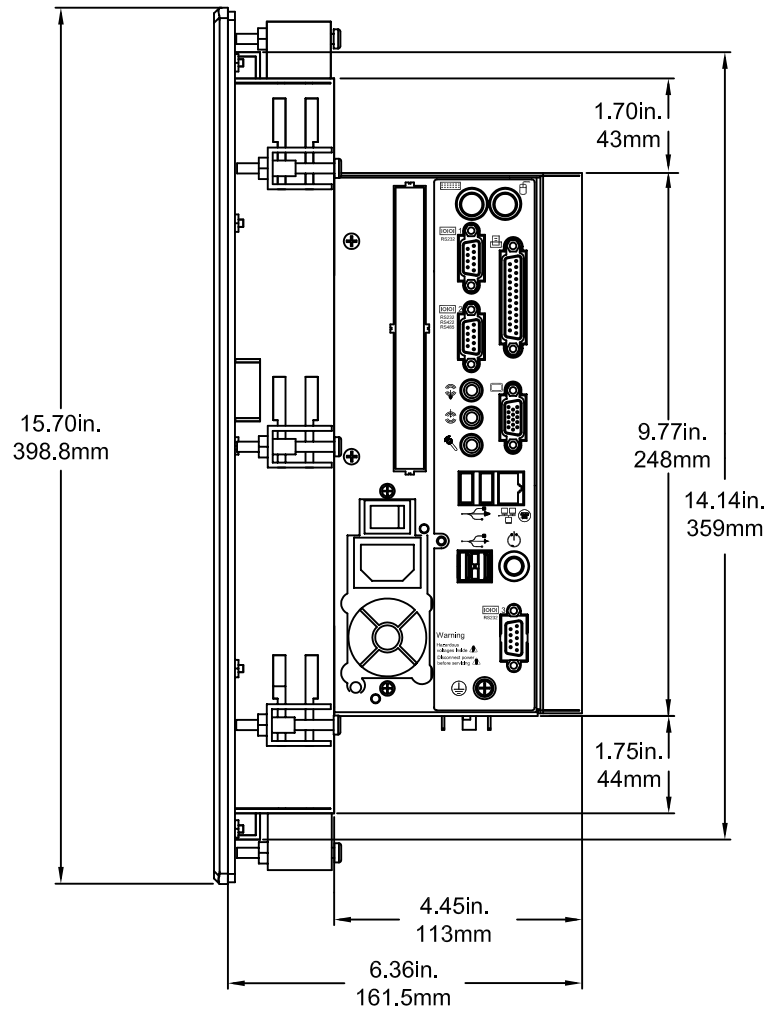

HPC HPX 17" PowerStation

HPC HPX 17" Front View

HPC HPX 17" Back View

HPC HPX 17" Mounting

HPC HPX 17" Right View AC and DC

HPC HPX 17" Bottom View Base and PCI Expansion

HPC HPX 17" Right View with 3/4 Length PCI Expansion

HPC HPX 17" Front View

HPC HPX 17" Back View

HPC HPX 17" Mounting

HPC HPX 17" Right View AC and DC

HPC HPX 17" Bottom View Base and PCI Expansion

HPC HPX 17" Right View with PCI Expansion